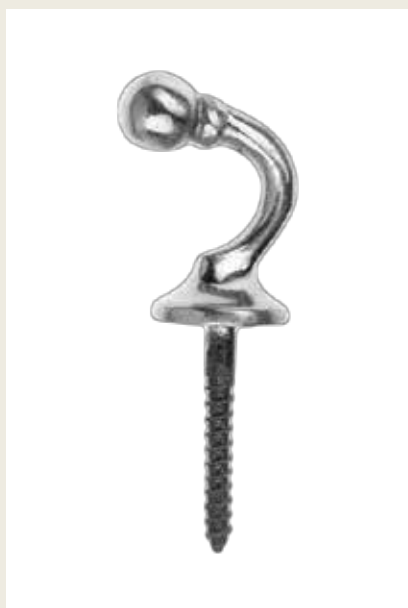

Art. 1872, ca. 35 mm
Art. 1244, ca. 42 mm
chrom / chrome