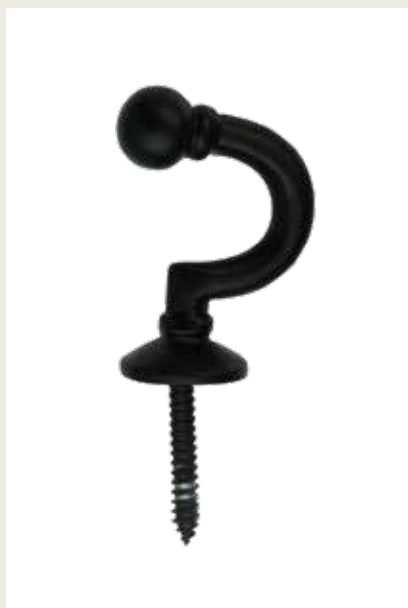

Maßstab 100 %
measure 100 %

Raffarm/Hold back

Art. 1569

Art. 1570

Schalhalter/Hold back

Art. 1336 / 21078 / 1409

ca. Ø 28 mm nickel matt / nickel matt

Art. 1336, ca. 100 mm lang / 100 mm long

ca. Ø 28 mm schwarz matt / black matt

Art. 21078, ca. 100 mm lang / 100 mm long

ca. Ø 35 mm nickel matt / nickel matt

Art. 1409, ca. 100 mm lang / 100 mm long

Haken/Hook

Art. 1169, ca. 42 mm
schwarz / black