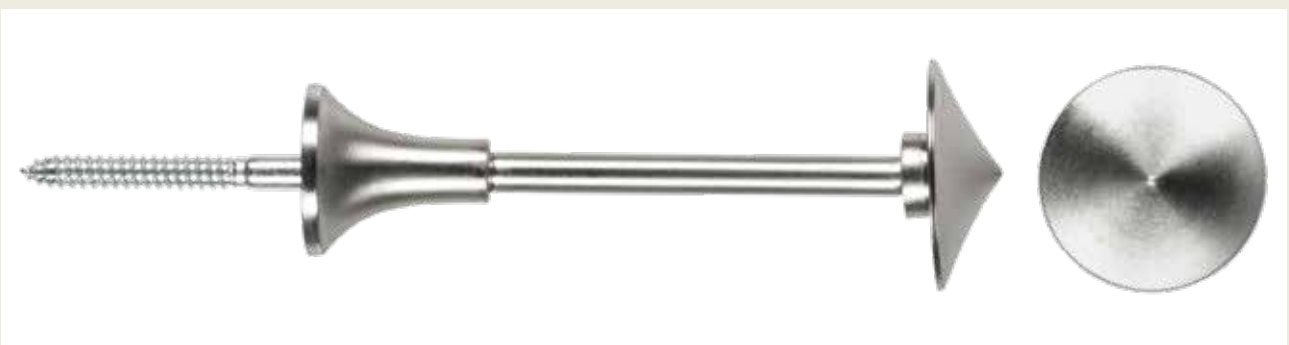

Maßstab 100 %
measure 100 %

Raffarm/Hold back

Art. 1569

Art. 1570

Schalhalter/Hold back

Art. 1336 / 21078 / 1409

ca. Ø 28 mm nickel matt / nickel matt

Art. 1336, ca. 100 mm lang / 100 mm long

ca. Ø 28 mm schwarz matt / black matt

Art. 21078, ca. 100 mm lang / 100 mm long

ca. Ø 35 mm nickel matt / nickel matt

Art. 1409, ca. 100 mm lang / 100 mm long

Haken/Hook

Art. 1169, ca. 42 mm
schwarz / black