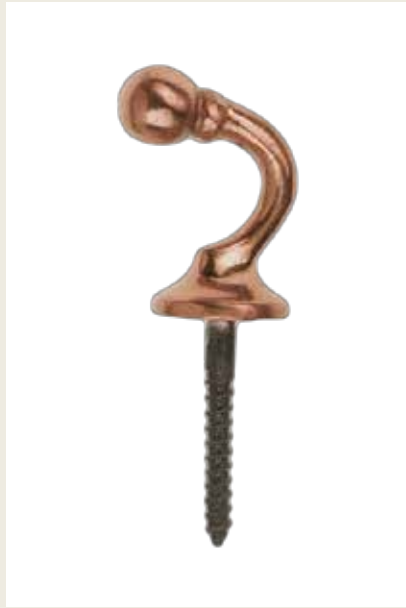

Maßstab 100 %
measure 100 %

Raffarm/Hold back

Art. 1569

Art. 1570

Schalhalter/Hold back

Art. 1336 / 21078 / 1409

ca. Ø 28 mm nickel matt / nickel matt

Art. 1336, ca. 100 mm lang / 100 mm long

ca. Ø 28 mm schwarz matt / black matt

Art. 21078, ca. 100 mm lang / 100 mm long

ca. Ø 35 mm nickel matt / nickel matt

Art. 1409, ca. 100 mm lang / 100 mm long

Haken/Hook

Art. 1169, ca. 42 mm
schwarz / black

Art. 1871, ca. 35 mm
Art. 1245, ca. 42 mm
bronziert / bronzed

Art. 1872, ca. 35 mm
Art. 1244, ca. 42 mm
chrom / chrome

Art. 14097, ca. 42 mm
kupfer / copper

Art. 1424/14099

Art. 1424, ca. 43 mm
nickel matt / nickel matt